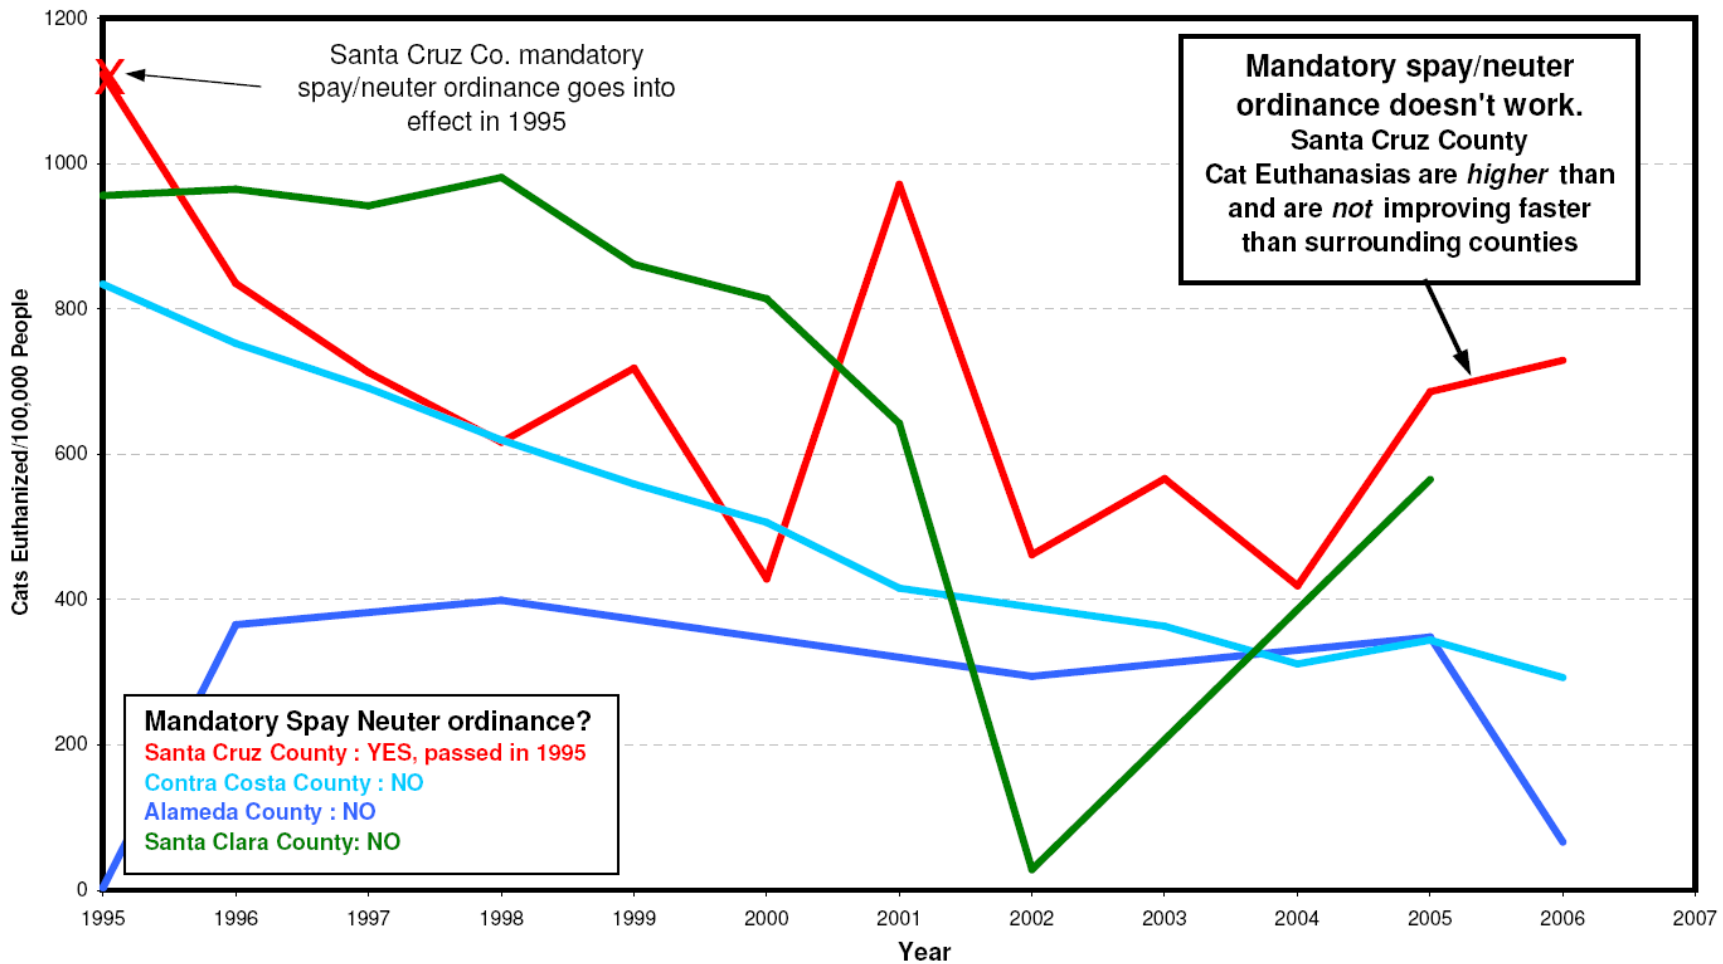

**California Department of Health Services - Veterinary Public Health Section  
 Cat Euthanasias per 100,000 People  
 Santa Cruz, Santa Clara, Alameda, Contra Costa Counties**

1) Sources: California Department of Health Services -- Veterinary Public Health Section, The National Animal Interest Alliance, The National Pet Council  
 2) under reported data omitted